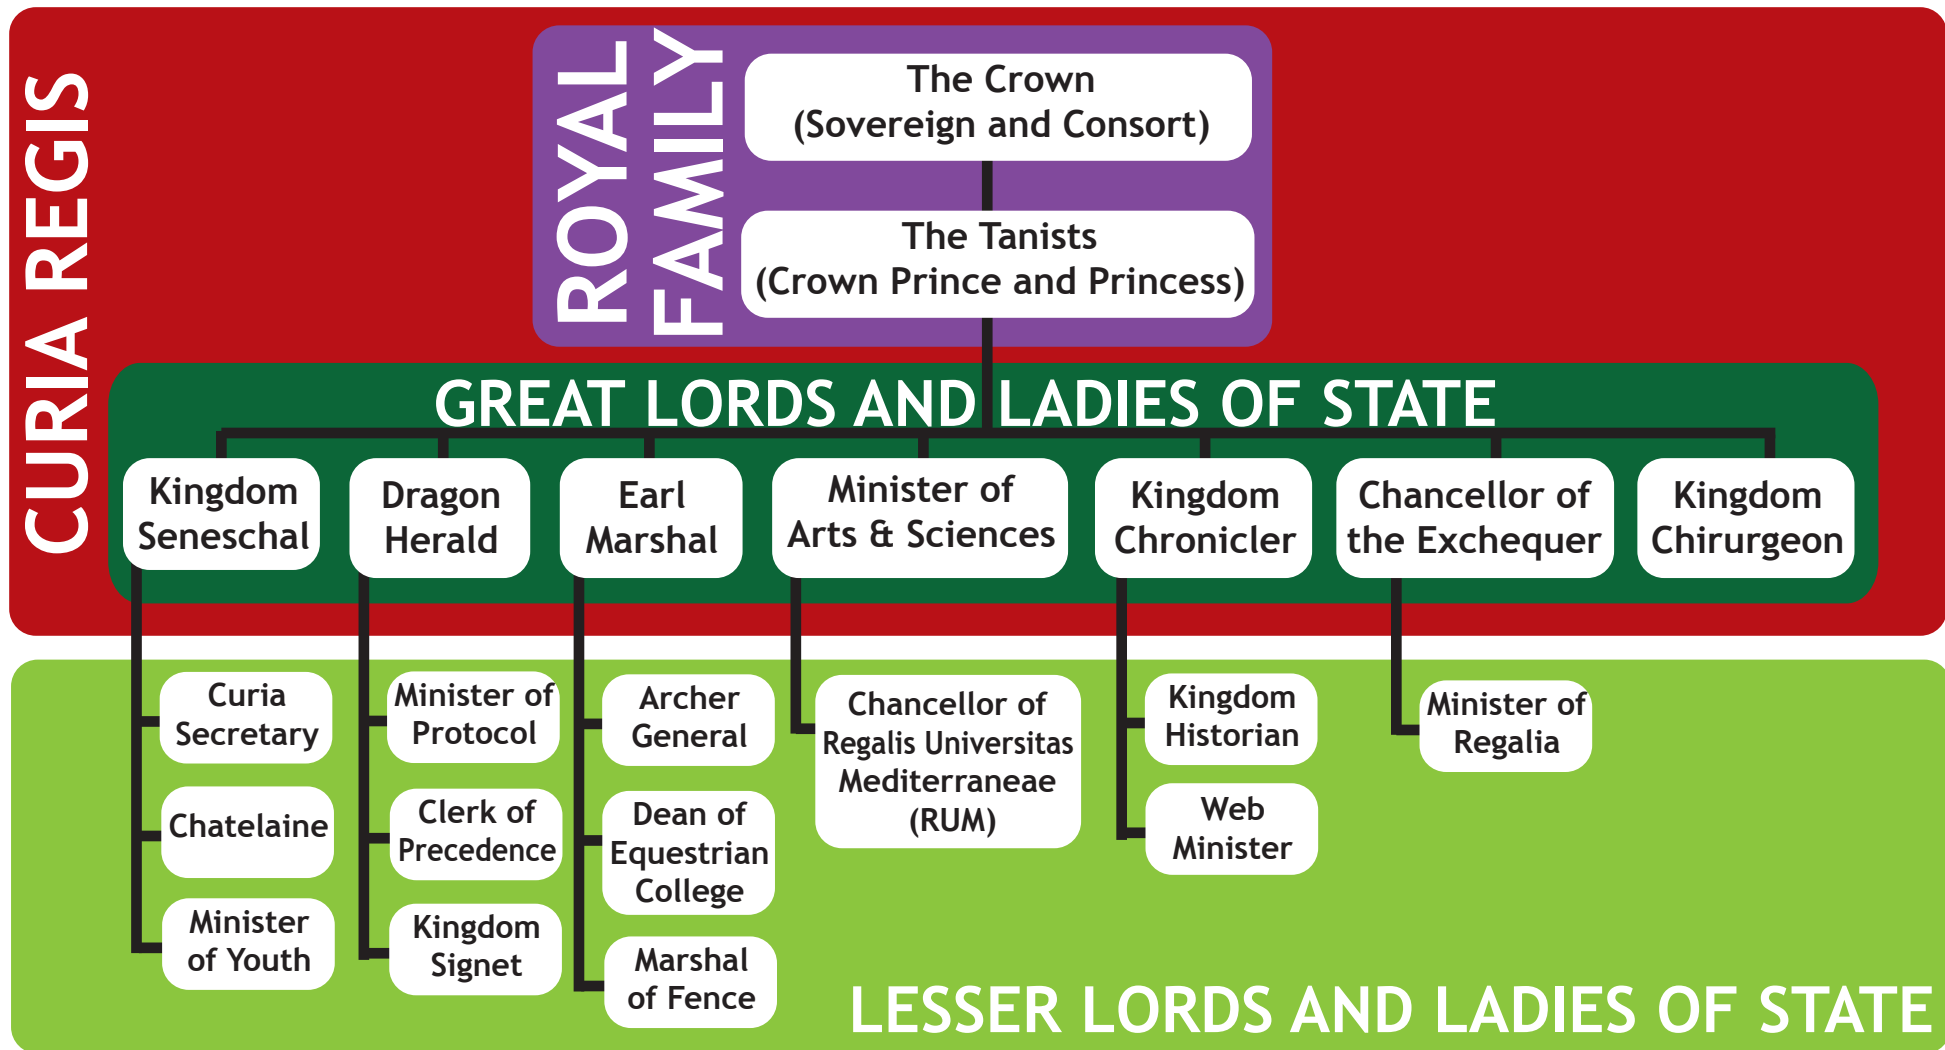

Middle Kingdom Organizational Chart

A quorum of the Curia Regis shall consist of the Crown, the Kingdom Seneschal, and three other Great Officers of State.